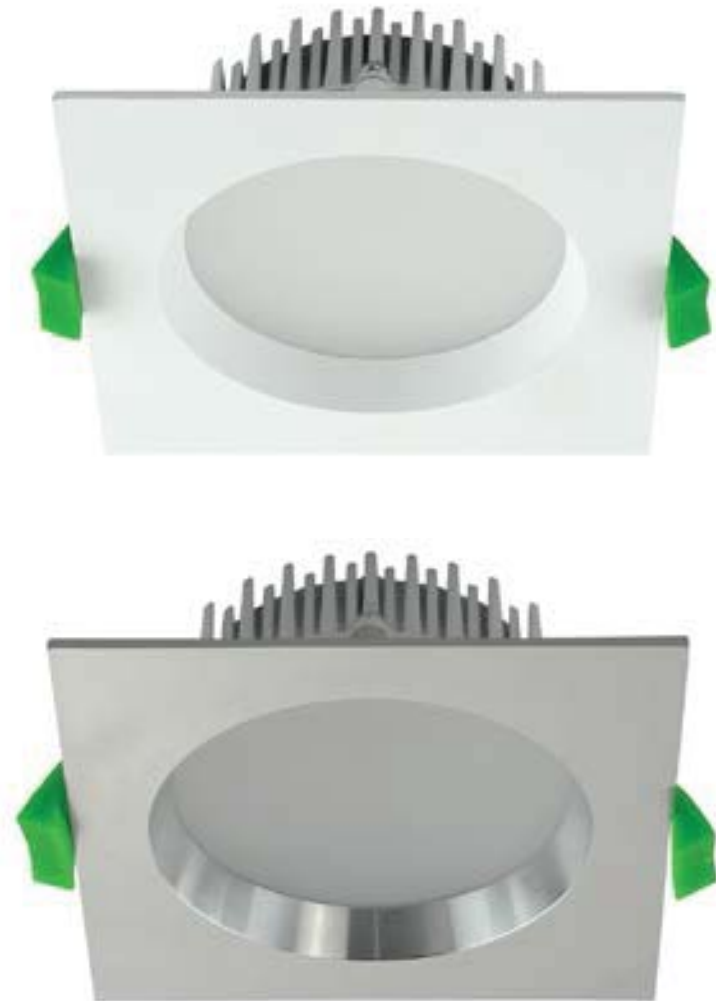

**NEW**

10W round LED recessed downlight with anti-glare flat frame, opal diffuser, dimmable LED Driver & flex and plug. Fully dimmable with EV-Dimmer.

**Specification:**

**Diameter:** 101mm

**Height:** 31mm

13W round LED recessed downlight with anti-glare deep set frame, opal diffuser, dimmable LED Driver & flex and plug. Fully dimmable with EV-Dimmer.

**Specification:**

**Diameter:** 110mm  
**Height:** 38mm  
**Cut-out:** (Ø) 90mm

**Height:** 38mm

**Cut-out:** (Ø) 90mm

**Order Code:**

**BL5012** Satin White Trim - Warm White LED 3000K

**BL5013** Satin White Trim - White LED 5000K

**BL5014** Aluminium Trim - Warm White LED 3000K

**BL5015** Aluminium Trim - White LED 5000K

**NEW**

13W round tilt LED recessed downlight with anti-glare deep set frame, opal diffuser, dimmable LED Driver & flex and plug. Fully dimmable with EV-Dimmer.

**Specification:**

**Diameter:** 110mm

**Height:** 41.5mm