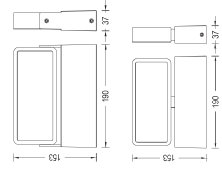

Adjustable 360°

Material	Aluminium/glass
Voltage	110~240V/50~60Hz
LED Watt	10W
LED Type	SMD 2835
LEDs	EPISTAR
Driver	eadLumex
Lumens (3000K)	495 lm
Beam Angle	120°
LED Color	3000K/4000K/6000K
Safety Class	Class I CE
IP Rating	IP54

1113