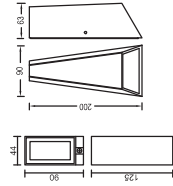

Material	Aluminium/glass
Voltage	110-240V/50-60Hz
LED Watt	1207: 2x3W 1211: 2x2W
LED Type	1207: SMD 3535
LEDs	1207: BRIDGELUX 1211: CREE waalens
Driver	waalens
Lumens (3000K)	1207: 145 lm 1211: 150 lm
Beam Angle	1207: 107/60° 1211: 60°
LED Color	3000K/4000K/6000K
Safety Class	Class I
IP Rating	IP54

1211