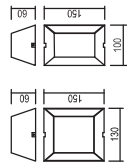

1105

1306

Material	Aluminium/Glass
Voltage	110-240V/50-60Hz
LED Watt	1214: 6W 1213: 2x6W
LEDs	CREE <small>waalens</small>
Driver	<small>waalens</small>
Lumens (3000K)	1214: 180 lm 1213: 360 lm
Beam Angle	120°
LED Color	3000K/4000K/6000K
Safety Class	Class I   
IP Rating	IP54   