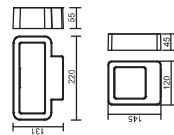

Material	Aluminium/Glass
Voltage	110-240V/50-60Hz
LED Watt	6W
LEDs	CREE
Driver	each model
Lumens (3000K)	240 lm
Beam Angle	120°
LED Color	3000K/4000K/6000K
Safety Class	Class I CE UL V
IP Rating	IP54 W A A

1402