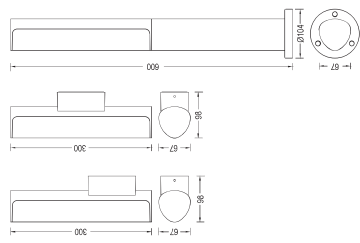

New Design

Material	Aluminium/PC
Voltage	110-240V/50-60Hz
LED Watt	9W
LED Type	SMD 2835
LEDs	EPISTAR
Driver	eachLine
Beam Angle	120°
LED Color	3000K/4000K/6000K
Safety Class	Class I
IP Rating	IP54

1131