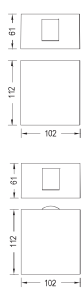

1132

1133

New Design

Material	Aluminium/glass
Voltage	110-240V/50-60Hz
LED Watt	1121: 12W 1122: 6W
LED Type	1121: SMD 2835 1122: SMD 3535
LEDs	1121: EPISTAR 1122: BRIDGELUX
Driver	eachLine
Lumens (3000K)	1121: 660 lm 1122: 378 lm
Beam Angle	1121: 120° 1122: 60°
LED Color	3000K/4000K/6000K
Safety Class	Class I  
IP Rating	IP54  

1121

1122

New Design

Material	1204/1206: Aluminium/glass 1205: Aluminium/lens
Voltage	110~240V/50~60Hz
LED Watt	1204/1205: 2x3W 1206: 1x3W
LED Type	SMD 3535
LEDs	BRIDGELUX
Driver	eadLumex
Lumens (3000K)	1204: 260 lm 1205: 180 lm 1206: 100 lm
Beam Angle	1204/1206: 80° 1205: 57/80°
LED Color	3000K/4000K/6000K
Safety Class	Class I CE
IP Rating	IP54