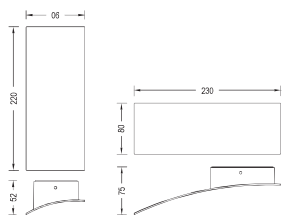

New Design

Material	Aluminium/PC
Voltage	110-240V/50-60Hz
LED Watt	9W
LED Type	SMD 2835
LEDs	EPISTAR
Driver	eachLine
Beam Angle	120°
LED Color	3000K/4000K/6000K
Safety Class	Class I
IP Rating	IP54

New Design

Material	Aluminium/glass
Voltage	110-240V/50-60Hz
LED Watt	1121: 12W 1122: 6W
LED Type	1121: SMD 2835 1122: SMD 3535
LEDs	1121: EPISTAR 1122: BRIDGELUX
Driver	eachLine
Lumens (3000K)	1121: 660 lm 1122: 378 lm
Beam Angle	1121: 120° 1122: 60°
LED Color	3000K/4000K/6000K
Safety Class	Class I
IP Rating	IP54

1121