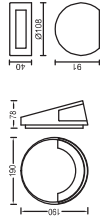

Material	1105: Aluminium/PC 1306: Aluminium/Glass
Voltage	110-240V/50-60Hz
LED Watt	1105: 8W 1306: 3W
LED Type	1105: SMD 3030
LEDs	1105: BRIDGELIX 1306: CREE
Driver	each model
Lumens (3000K)	1105: 290 lm 1306: 90 lm
Beam Angle	1105: 100° 1306: 90°
LED Color	3000K/4000K/6000K
Safety Class	Class I CE UL V
IP Rating	IP54 W A A

1105