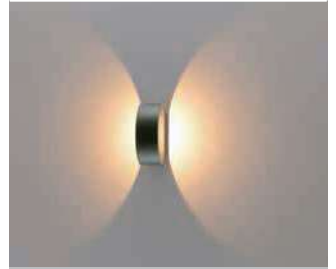

New Design

Material	Aluminium/PC
Voltage	110-240V/50-60Hz
LED Watt	8W
LED Type	SMD 3030
LEDs	BRIDGELUX
Driver	rac²Drive
Lumens (3000K)	480 lm
Beam Angle	110°
LED Color	3000K/4000K/6000K
Safety Class	Class I
IP Rating	IP54

1111

1112

Material	Aluminium/glass
Voltage	110-240V/50-60Hz
LED Watt	6W
LEDs	CREE
Driver	rac²Drive
Lumens (3000K)	1405: 245 lm 1407: 240 lm
Beam Angle	120°
LED Color	3000K/4000K/6000K
Safety Class	Class I
IP Rating	IP54