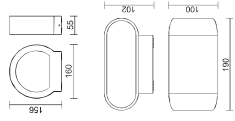

Material	Aluminium/glass
Voltage	110-240V/50-60Hz
LED Watt	6W
LEDs	CREE
Driver	rac²Drive
Lumens (3000K)	1405: 245 lm 1407: 240 lm
Beam Angle	120°
LED Color	3000K/4000K/6000K
Safety Class	Class I
IP Rating	IP54

1405