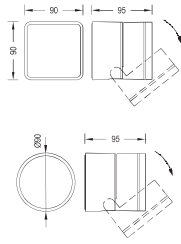

New Design

Material	Aluminium/PC
Voltage	110-240V/50-60Hz
LED Watt	8W
LED Type	SMD 3030
LEDs	BRIDGELUX
Driver	rac²Drive
Lumens (3000K)	480 lm
Beam Angle	110°
LED Color	3000K/4000K/6000K
Safety Class	Class I
IP Rating	IP54

1111