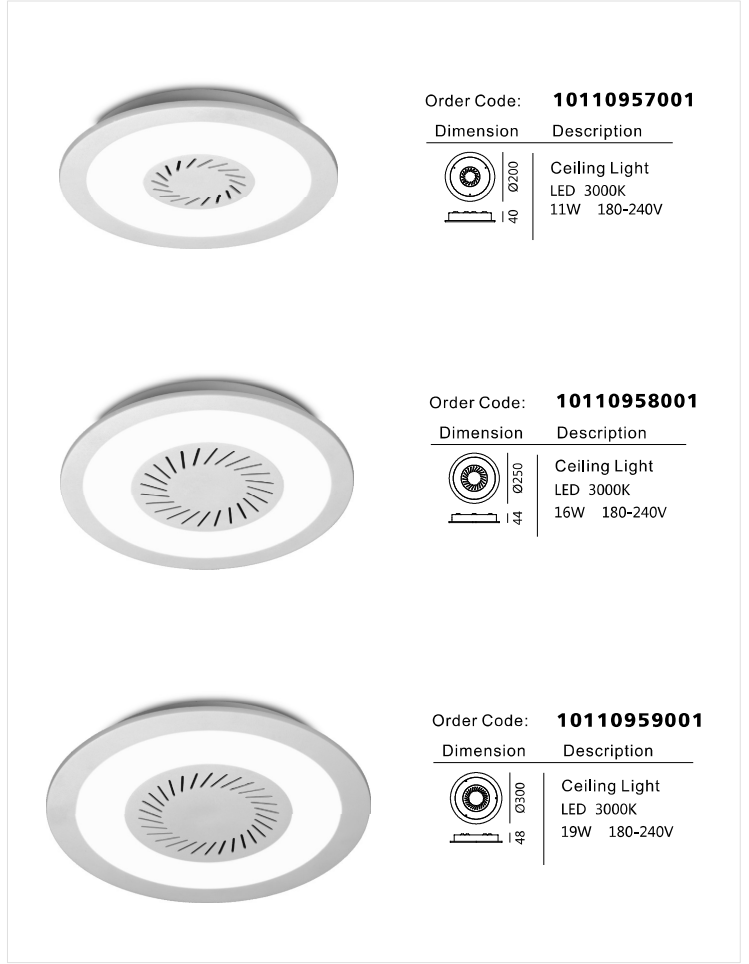

Order Code: **10 110904 001**

Dimension	Description
	Ceiling Light LED 3000K 23W 180-240V

Order Code: **10 110905 001**

Dimension	Description
	Ceiling Light LED 3000K 35W 180-240V

Order Code: **10 110873 001**

Dimension	Description
	Ceiling Light LED 3000K+5000K 39W+13W 180-240V

Order Code: **10 110874 001**

Dimension	Description
	Ceiling Light LED 3000K+5000K 48W+17W 180-240V

Order Code: **10 110898 001**

Dimension	Description
 750 79	Ceiling Light LED 4000K 58W 100-240V

Order Code: **10 110897 001**

Dimension	Description
 500 79	Ceiling Light LED 4000K 25W 100-240V

Order Code: **10 110888 001**

Dimension	Description
 Ø420 123	Ceiling Light LED 4000K 25W 180-240V

Order Code: **10 110887 001**

Dimension	Description
 Ø300 93	Ceiling Light LED 4000K 17W 180-240V

Order Code: **10110960001**

Dimension	Description
 49   Ø350	<b>Ceiling Light</b> LED 3000K 28W 180-240V

Order Code: **10110957001**

Dimension	Description
 40   Ø200	<b>Ceiling Light</b> LED 3000K 11W 180-240V