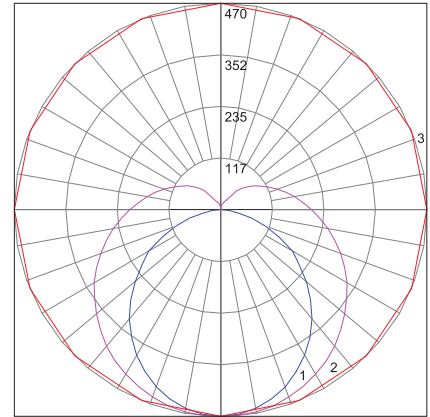

4-foot G2 17W Uni-Fit Tube / 204222-013

SHIPPING DATA (Subject to change)

Catalog No.	Product SKU No.	Product Dimensions (in.)	Case Qty.	Case Weight (lb)	Case Dimensions (in.)	Pallet Case Qty.	Pallet Weight (lb)	Pallet Dimensions (in.)
2-foot 7.5W Uni-Fit Tube								
UF-24-7.5-F-30	202220-011	24L x 1 Dia.	25	10	26L x 8W x 8H	80	810	48L x 44W x 70H
UF-24-7.5-F-35	202220-012	24L x 1 Dia.	25	10	26L x 8W x 8H	80	810	48L x 44W x 70H
UF-24-7.5-F-40	202220-013	24L x 1 Dia.	25	10	26L x 8W x 8H	80	810	48L x 44W x 70H
UF-24-7.5-F-50	202220-015	24L x 1 Dia.	25	10	26L x 8W x 8H	80	810	48L x 44W x 70H
3-foot 9W Uni-Fit Tube								
UF-36-9-F-30	203220-011	36L x 1 Dia.	25	13	38L x 8W x 8H	48	655	48L x 40W x 70H
UF-36-9-F-35	203220-012	36L x 1 Dia.	25	13	38L x 8W x 8H	48	655	48L x 40W x 70H
UF-36-9-F-40	203220-013	36L x 1 Dia.	25	13	38L x 8W x 8H	48	655	48L x 40W x 70H
UF-36-9-F-50	203220-015	36L x 1 Dia.	25	13	38L x 8W x 8H	48	655	48L x 40W x 70H
4-foot G2 12W Uni-Fit Tube								
UF-48-12-F-30	204220-011	48L x 1 Dia.	25	15	50L x 8W x 8H	40	625	48L x 40W x 70H
UF-48-12-F-35	204220-012	48L x 1 Dia.	25	15	50L x 8W x 8H	40	625	48L x 40W x 70H
UF-48-12-F-40	204220-013	48L x 1 Dia.	25	15	50L x 8W x 8H	40	625	48L x 40W x 70H
UF-48-12-F-50	204220-015	48L x 1 Dia.	25	15	50L x 8W x 8H	40	625	48L x 40W x 70H
4-foot G2 14W Uni-Fit Tube								
UF-48-14-F-30	204221-011	48L x 1 Dia.	25	15	50L x 8W x 8H	40	625	48L x 40W x 70H
UF-48-14-F-35	204221-012	48L x 1 Dia.	25	15	50L x 8W x 8H	40	625	48L x 40W x 70H
UF-48-14-F-40	204221-013	48L x 1 Dia.	25	15	50L x 8W x 8H	40	625	48L x 40W x 70H
UF-48-14-F-50	204221-015	48L x 1 Dia.	25	15	50L x 8W x 8H	40	625	48L x 40W x 70H
4-foot G2 17W Uni-Fit Tube								
UF-48-17-F-30	204222-011	48L x 1 Dia.	25	15	50L x 8W x 8H	40	625	48L x 40W x 70H
UF-48-17-F-35	204222-012	48L x 1 Dia.	25	15	50L x 8W x 8H	40	625	48L x 40W x 70H
UF-48-17-F-40	204222-013	48L x 1 Dia.	25	15	50L x 8W x 8H	40	625	48L x 40W x 70H
UF-48-17-F-50	204222-015	48L x 1 Dia.	25	15	50L x 8W x 8H	40	625	48L x 40W x 70H
U-Bent 12W Uni-Fit Tube								
UF-U-12-F-30	207280-111	22.50L x 7.13W x 1.00H	24	20	24L x 18W x 15H	40	830	48L x 48W x 60H
UF-U-12-F-35	207280-112	22.50L x 7.13W x 1.00H	24	20	24L x 18W x 15H	40	830	48L x 48W x 60H
UF-U-12-F-40	207280-113	22.50L x 7.13W x 1.00H	24	20	24L x 18W x 15H	40	830	48L x 48W x 60H
UF-U-12-F-50	207280-115	22.50L x 7.13W x 1.00H	24	20	24L x 18W x 15H	40	830	48L x 48W x 60H