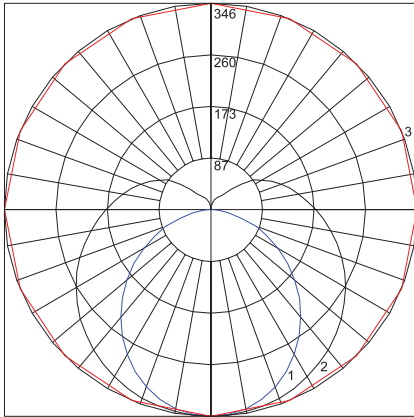

Specification Sheet: Uni-Fit T8 LED Tubes

PHOTOMETRIC DATA

4-foot G2 12W Uni-Fit Tube / 204220-015