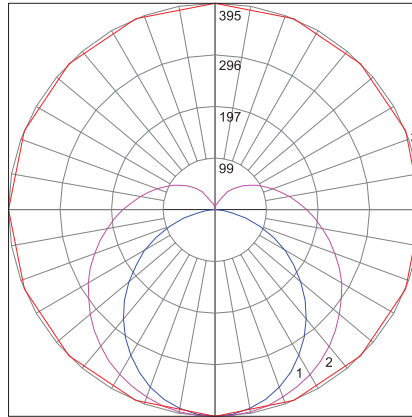

4-foot G2 14W Uni-Fit Tube / 204221-013