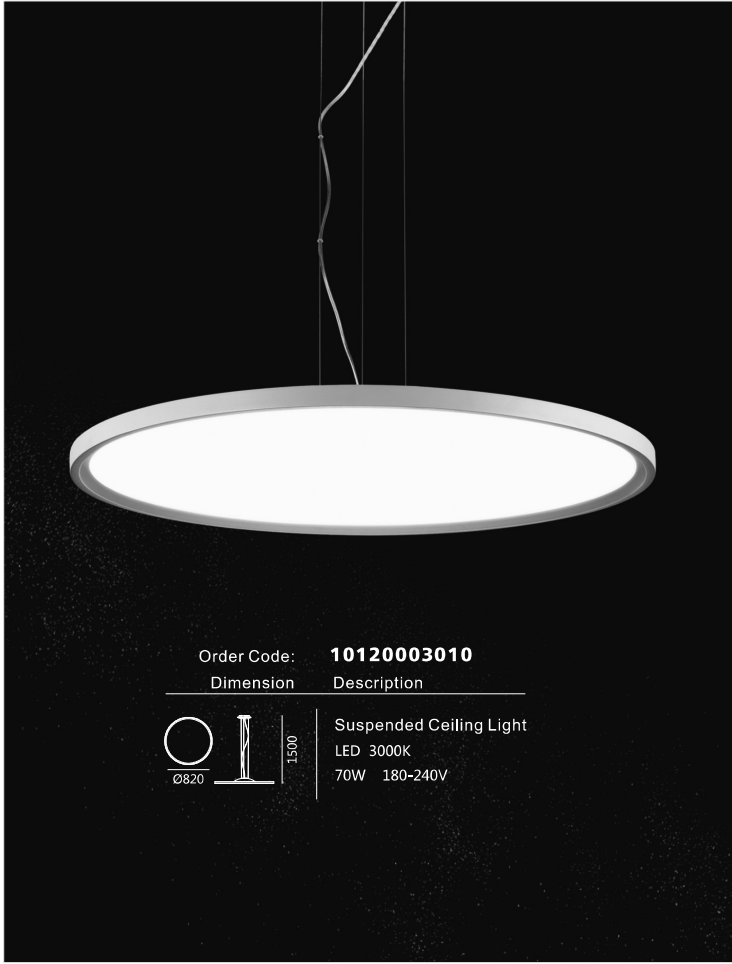

		<p>Order Code: 10 120268 001</p> <table border="1"> <thead> <tr> <th>Dimension</th> <th>Description</th> </tr> </thead> <tbody> <tr> <td>  </td> <td> <p>Suspended Ceiling Light LED 3000K 18W 180-240V</p> </td> </tr> </tbody> </table>	Dimension	Description		<p>Suspended Ceiling Light LED 3000K 18W 180-240V</p>
Dimension	Description					
	<p>Suspended Ceiling Light LED 3000K 18W 180-240V</p>					
		<p>Order Code: 10 120269 001</p> <table border="1"> <thead> <tr> <th>Dimension</th> <th>Description</th> </tr> </thead> <tbody> <tr> <td>  </td> <td> <p>Suspended Ceiling Light LED 3000K 33W 180-240V</p> </td> </tr> </tbody> </table>	Dimension	Description		<p>Suspended Ceiling Light LED 3000K 33W 180-240V</p>
Dimension	Description					
	<p>Suspended Ceiling Light LED 3000K 33W 180-240V</p>					
		<p>Order Code: 10 120270 001</p> <table border="1"> <thead> <tr> <th>Dimension</th> <th>Description</th> </tr> </thead> <tbody> <tr> <td>  </td> <td> <p>Suspended Ceiling Light LED 3000K 45W 180-240V</p> </td> </tr> </tbody> </table>	Dimension	Description		<p>Suspended Ceiling Light LED 3000K 45W 180-240V</p>
Dimension	Description					
	<p>Suspended Ceiling Light LED 3000K 45W 180-240V</p>					

Order Code: **10120303001**
 Dimension Description

Suspended Ceiling Light
 LED 3000K
 54W 180-240V

Order Code: **10120301001**
 Dimension Description

Suspended Ceiling Light
 LED 3000K
 23W 180-240V

Order Code: **10120302001**
 Dimension Description

Suspended Ceiling Light
 LED 3000K
 34W 180-240V

Order Code: **10120003010**
 Dimension

Description
 Suspended Ceiling Light
 LED 3000K
 70W 180-240V

Order Code: **10120001001**
 Dimension

Description
 Suspended Ceiling Light
 LED 3000K
 40W 180-240V