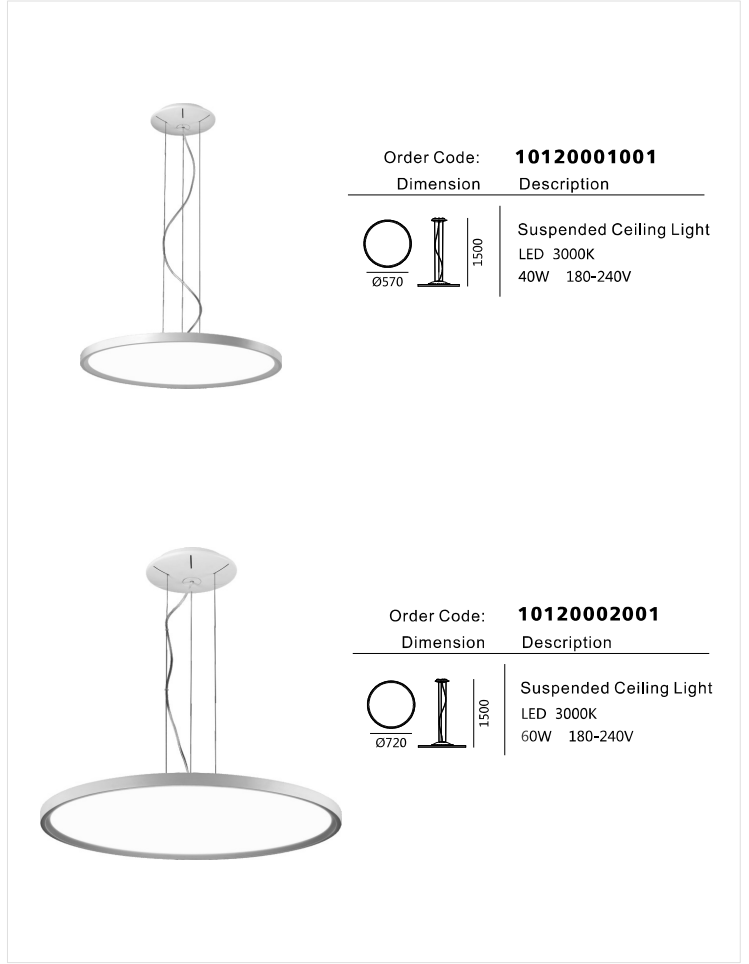

		<p>Order Code: 10 120268 001</p> <table border="1"> <thead> <tr> <th>Dimension</th> <th>Description</th> </tr> </thead> <tbody> <tr> <td>  </td> <td> <p>Suspended Ceiling Light LED 3000K 18W 180-240V</p> </td> </tr> </tbody> </table>	Dimension	Description		<p>Suspended Ceiling Light LED 3000K 18W 180-240V</p>
Dimension	Description					
	<p>Suspended Ceiling Light LED 3000K 18W 180-240V</p>					
		<p>Order Code: 10 120269 001</p> <table border="1"> <thead> <tr> <th>Dimension</th> <th>Description</th> </tr> </thead> <tbody> <tr> <td>  </td> <td> <p>Suspended Ceiling Light LED 3000K 33W 180-240V</p> </td> </tr> </tbody> </table>	Dimension	Description		<p>Suspended Ceiling Light LED 3000K 33W 180-240V</p>
Dimension	Description					
	<p>Suspended Ceiling Light LED 3000K 33W 180-240V</p>					
		<p>Order Code: 10 120270 001</p> <table border="1"> <thead> <tr> <th>Dimension</th> <th>Description</th> </tr> </thead> <tbody> <tr> <td>  </td> <td> <p>Suspended Ceiling Light LED 3000K 45W 180-240V</p> </td> </tr> </tbody> </table>	Dimension	Description		<p>Suspended Ceiling Light LED 3000K 45W 180-240V</p>
Dimension	Description					
	<p>Suspended Ceiling Light LED 3000K 45W 180-240V</p>					

Order Code: **10120303001**
 Dimension Description

Suspended Ceiling Light
 LED 3000K
 54W 180-240V

Order Code: **10120301001**
 Dimension Description

Suspended Ceiling Light
 LED 3000K
 23W 180-240V

Order Code: **10120302001**
 Dimension Description

Suspended Ceiling Light
 LED 3000K
 34W 180-240V

Order Code: **10120003010**
 Dimension

Description
 Suspended Ceiling Light
 LED 3000K
 70W 180-240V

Order Code: **10120001001**
 Dimension

Description
 Suspended Ceiling Light
 LED 3000K
 40W 180-240V

Order Code: 10 120090 006

Dimension	Description
Ø1001   1375	Suspended Ceiling Light LED 3000K 180-240V 34W+44W+55W

info@kingdea.com.hk

Order Code: **10120982001**
 Dimension Description

Suspended Ceiling Light
 LED 3000K
 30W 180-240V