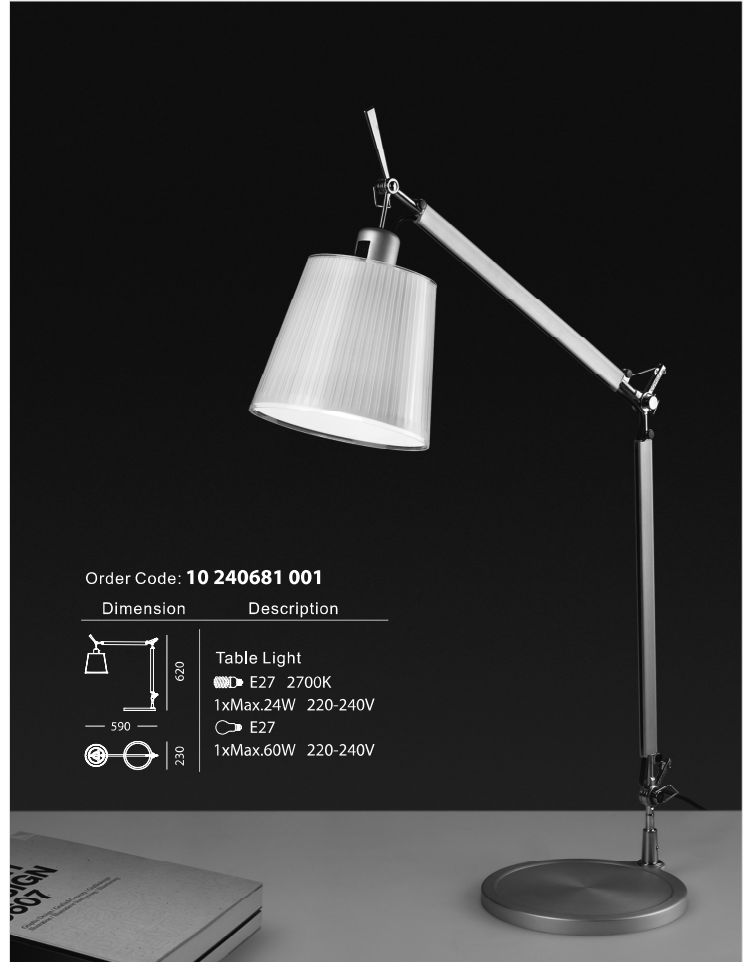

Table Light Series

Order Code: **10 140864 002**

Dimension	Description
	Table Light LED 3000K 6W 180-240V

info@kingdea.com.hk

Order Code: **130885**

Dimension	Description
	Wall Light LED 6000K 3W 100-240V

Order Code: **140673**

Dimension	Description
	Table Light LED 6000K 3W 100-240V

info@kingdea.com.hk

info@kingdea.com.hk

info@kingdea.com.hk

info@kingdea.com.hk

info@kingdea.com.hk

info@kingdea.com.hk

info@kingdea.com.hk