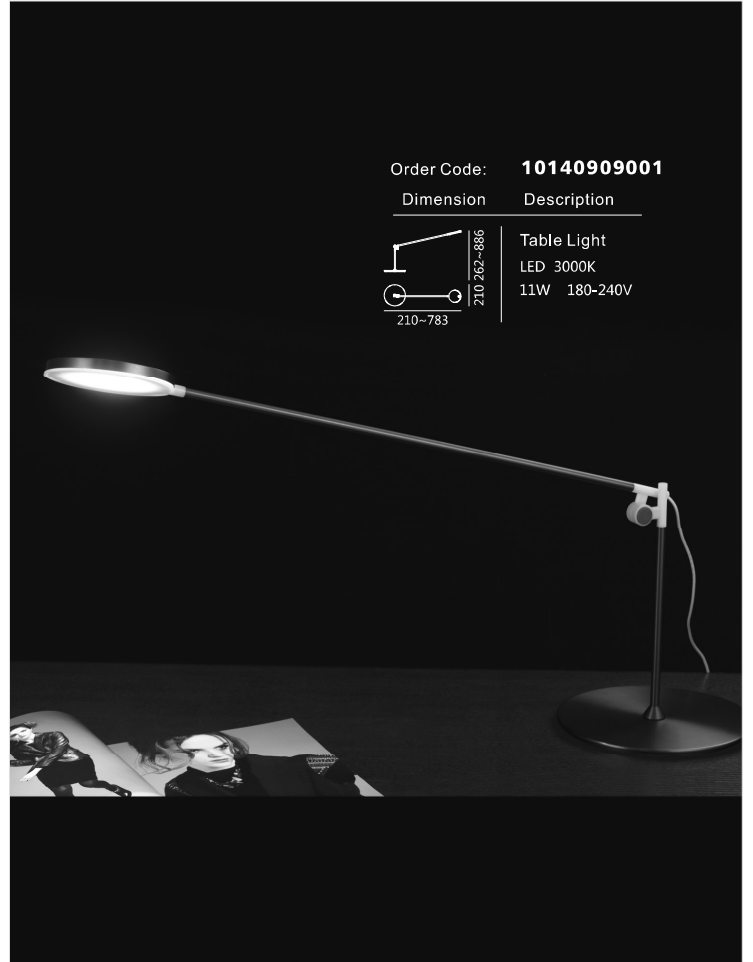

Table Light Series

Order Code: **10 140864 002**

Dimension	Description
	Table Light LED 3000K 6W 180-240V

info@kingdea.com.hk

Order Code: **130885**

Dimension	Description
	Wall Light LED 6000K 3W 100-240V

Order Code: **140673**

Dimension	Description
	Table Light LED 6000K 3W 100-240V

info@kingdea.com.hk

info@kingdea.com.hk

info@kingdea.com.hk

info@kingdea.com.hk

info@kingdea.com.hk

info@kingdea.com.hk

info@kingdea.com.hk