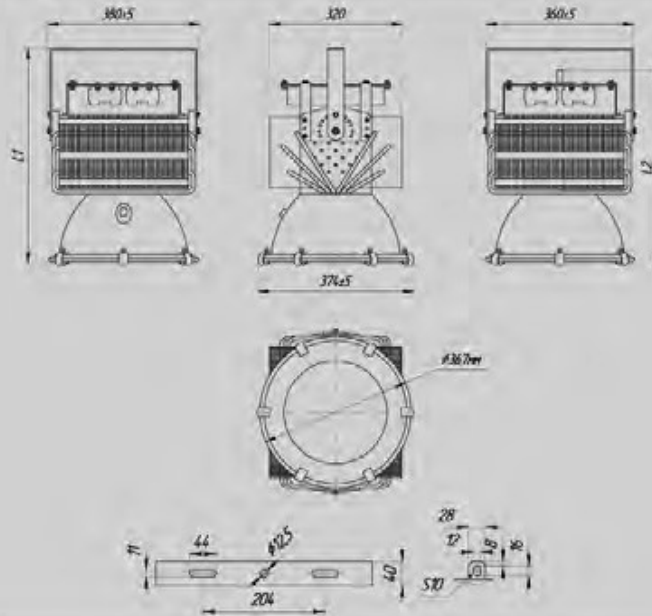

**UO** - beam reflector.

X3 - mounting type:

**K** - hook mounting; **S** - clamp mounting

An example of designation for a lighting fixture, power 400W, with dome reflector, clamp mounting:

Lighting fixture VELAN-05-LED400-KO-S

Microphotometer curve			
VELAN05-200W		VELAN05-300W	
VELAN-05-LED200-KO	VELAN-05-LED200-UO	VELAN-05-LED300-KO	VELAN-05-LED300-UO
VELAN05-400W		VELAN05-500W	
VELAN-05-LED400-KO	VELAN-05-LED400-UO	VELAN-05-LED500-KO	VELAN-05-LED500-UO
Lighting fixture name	Luminous flux (Lm)	Suspension lamp height at which the maximum illumination surface is 100 lx.	
VELAN 05-LED200-KO	20155	13,5 m	
VELAN 05-LED 200-UO	19879	20 m	
VELAN 05-LED300-KO	28804	16 m	
VELAN 05-LED300-UO	27219	22 m	
VELAN 05-LED400-KO	39597	18,5 m	
VELAN 05-LED400-UO	37418	25 m	
VELAN 05-LED500-KO	47100	20 m	
VELAN 05-LED500-UO	45160	29 m	

### Overall dimensions

Lighting fixture name	L1 (mm)	L2(mm)	Weight (kg)
VELAN 05-LED200-KO	467	410	10
VELAN 05-LED200-UO	467	410	10
VELAN 05-LED300-KO	459	410	11
VELAN 05-LED300-UO	459	410	11
VELAN 05-LED400-KO	497	448	11
VELAN 05-LED400-UO	497	448	11
VELAN 05-LED500-KO	497	448	13
VELAN 05-LED500-UO	497	448	13