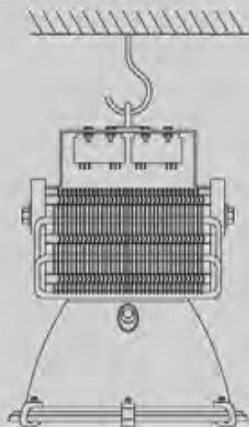

Mounting options

Hook mounting