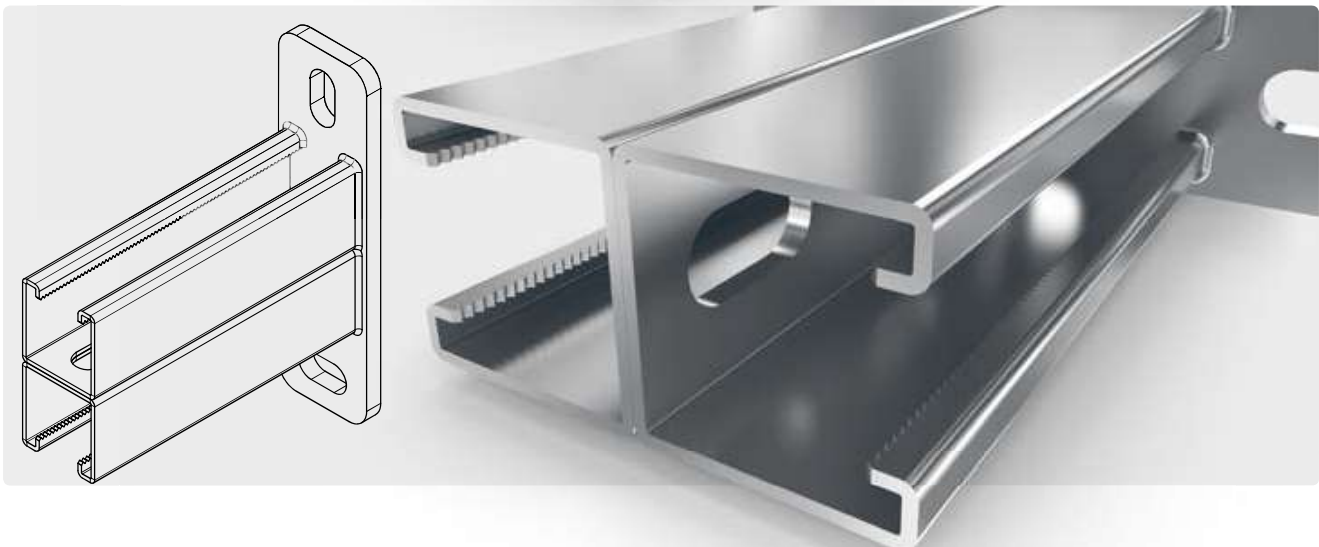

KONSOLE MS Channel

27-18-15

28-30-15

38-40-17

KONSOLE MS Channel

41-21-7

41-41-7

41-41-7 (podwójna)

Product packaging

Example of channel packaging

Channels manufactured by MFO are packaged in bundles (packages).

Materials used for packaging:

- Plastic or steel tapes, black or lacquered according to PN-EN 13246 or PN-EN 13247
- Square timber
- Euro-pallets
- other packaging materials specified by customer