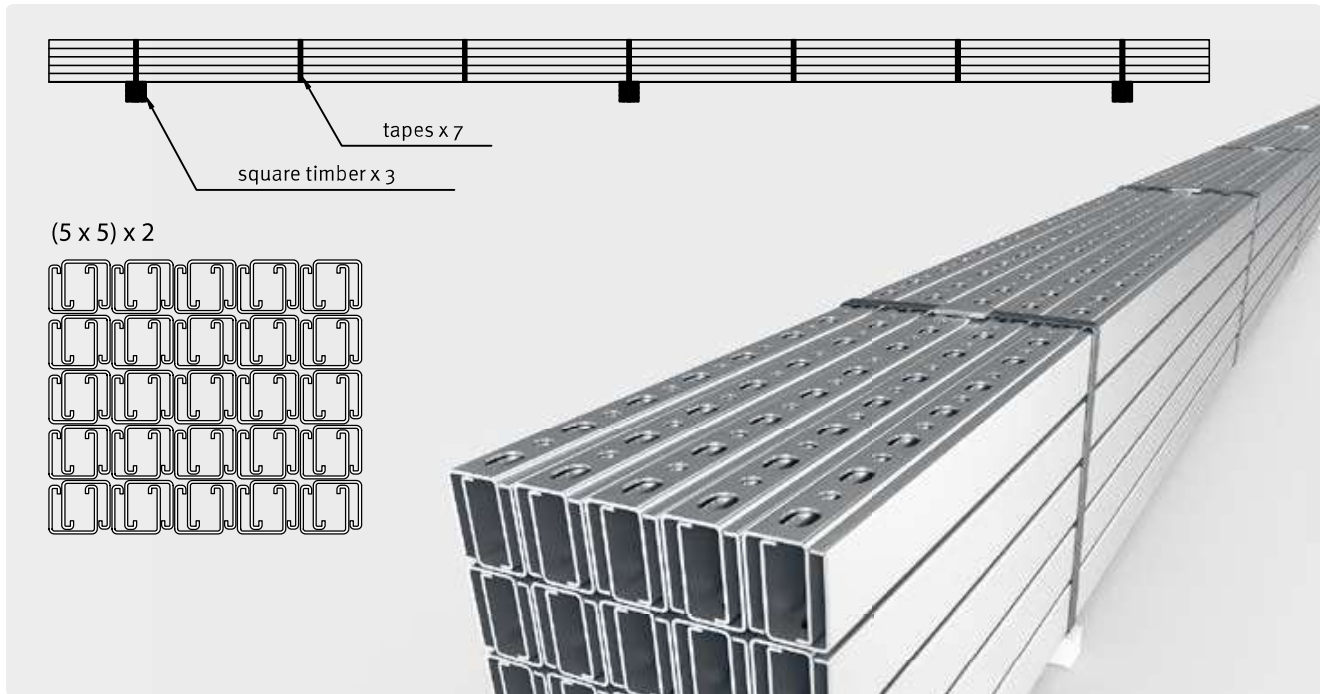

KONSOLE MS Channel

27-18-15

28-30-15

38-40-17

KONSOLE MS Channel

41-21-7

41-41-7

41-41-7 (podwójna)

Product packaging

Example of channel packaging

Channels manufactured by MFO are packaged in bundles (packages).

Materials used for packaging:

- Plastic or steel tapes, black or lacquered according to PN-EN 13246 or PN-EN 13247
- Square timber
- Euro-pallets
- other packaging materials specified by customer