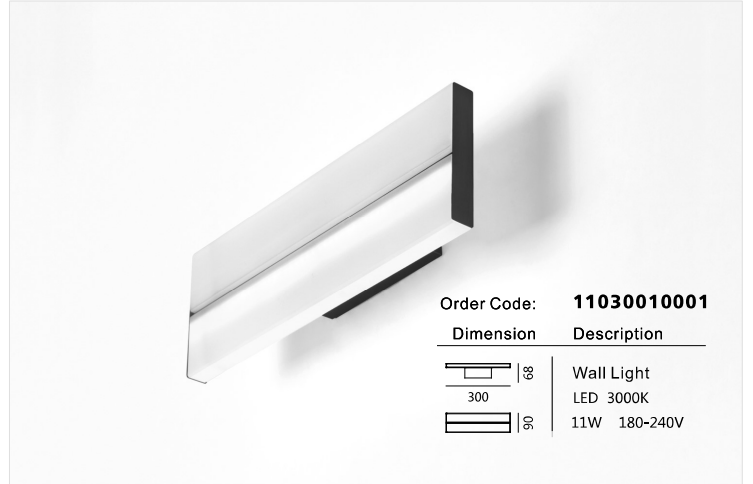

Wall Light Series

Order Code: **10 130060 001**

Dimension	Description
	Wall Light LED 3000K 4W 180-240V

Order Code: **10 230838 001**

Dimension	Description
	Wall Light T5 4000K 1x72W 220-240V

info@kingdea.com.hk

info@kingdea.com.hk

Order Code: **10131022001**

Dimension	Description
-----------	-------------

Wall Light
LED 3000K
10W 180-240V

Order Code: **10131023001**

Dimension	Description
-----------	-------------

Wall Light
LED 3000K
16W 180-240V

Order Code: **10 131024 001**

Dimension	Description
-----------	-------------

Wall Light
LED 3000K
21W 180-240V

Order Code: **10130327006**

Dimension	Description
 38 Ø160	Wall Light LED 3000K 5W 180-240V

info@kingdea.com.hk

Order Code: **10131031001**

Dimension	Description
 59 Ø300	Wall Light LED 3000K 12W 180-240V

Order Code: **10131032001**

Dimension	Description
 59 Ø150	Wall Light LED 3000K 20W 180-240V