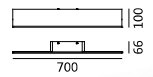

info@kingdea.com.hk

Order Code: **10131022001**

Dimension	Description
-----------	-------------

Wall Light
LED 3000K
10W 180-240V

Order Code: **10131023001**

Dimension	Description
-----------	-------------

info@kingdea.com.hk

Order Code: **10131031001**

Dimension	Description
 59 Ø300	Wall Light LED 3000K 12W 180-240V

Order Code: **10131032001**

Dimension	Description
 59 Ø150	Wall Light LED 3000K 20W 180-240V