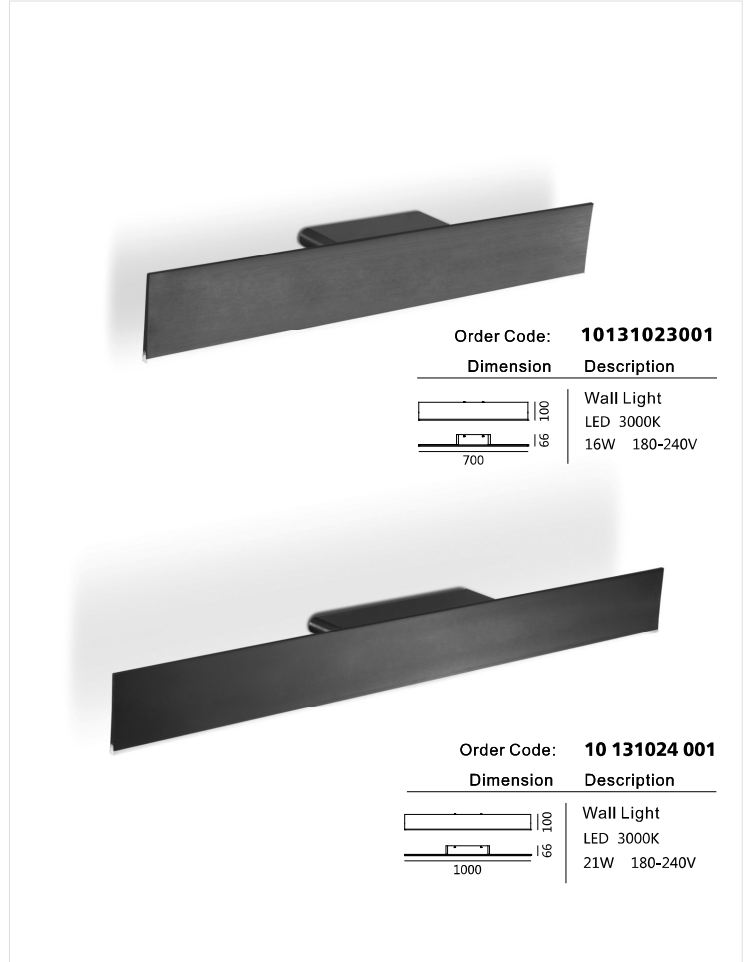

Wall Light Series

Order Code: **10 130060 001**

Dimension	Description
	Wall Light LED 3000K 4W 180-240V

Order Code: **10 230838 001**

Dimension	Description
	Wall Light T5 4000K 1x72W 220-240V

info@kingdea.com.hk

info@kingdea.com.hk

Order Code: **10131022001**

Dimension	Description
-----------	-------------

Wall Light
LED 3000K
10W 180-240V

Order Code: **10131023001**

Dimension	Description
-----------	-------------

Wall Light
LED 3000K
16W 180-240V

Order Code: **10 131024 001**

Dimension	Description
-----------	-------------

Wall Light
LED 3000K
21W 180-240V

Order Code: **10130327006**

Dimension	Description
 38 Ø160	Wall Light LED 3000K 5W 180-240V

info@kingdea.com.hk

Order Code: **10131031001**

Dimension	Description
 59 Ø300	Wall Light LED 3000K 12W 180-240V

Order Code: **10131032001**

Dimension	Description
 59 Ø150	Wall Light LED 3000K 20W 180-240V