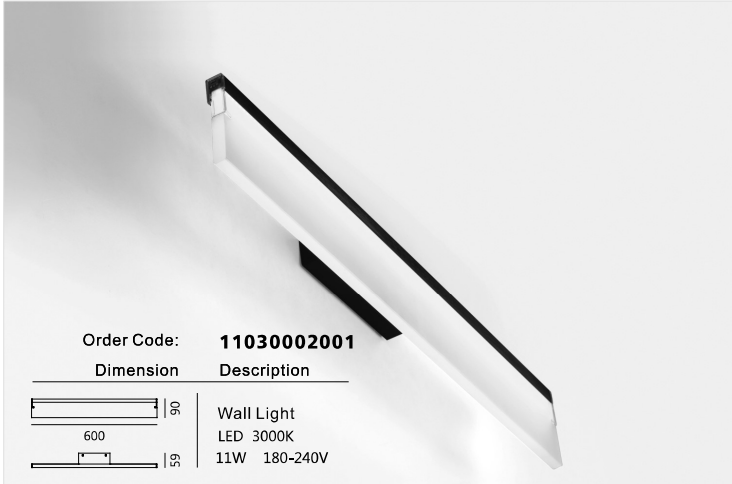

Wall Light Series

Order Code: **10 130060 001**

Dimension	Description
	Wall Light LED 3000K 4W 180-240V

Order Code: **10 230838 001**

Dimension	Description
	Wall Light T5 4000K 1x72W 220-240V

info@kingdea.com.hk

info@kingdea.com.hk

Order Code: **10131022001**

Dimension	Description
-----------	-------------

Wall Light
LED 3000K
10W 180-240V

Order Code: **10131023001**

Dimension	Description
-----------	-------------

Wall Light
LED 3000K
16W 180-240V

Order Code: **10 131024 001**

Dimension	Description
-----------	-------------

Wall Light
LED 3000K
21W 180-240V

Order Code: **10130327006**

Dimension	Description
 38 Ø160	Wall Light LED 3000K 5W 180-240V

info@kingdea.com.hk

Order Code: **10131031001**

Dimension	Description
 59 Ø300	Wall Light LED 3000K 12W 180-240V

Order Code: **10131032001**

Dimension	Description
 59 Ø150	Wall Light LED 3000K 20W 180-240V