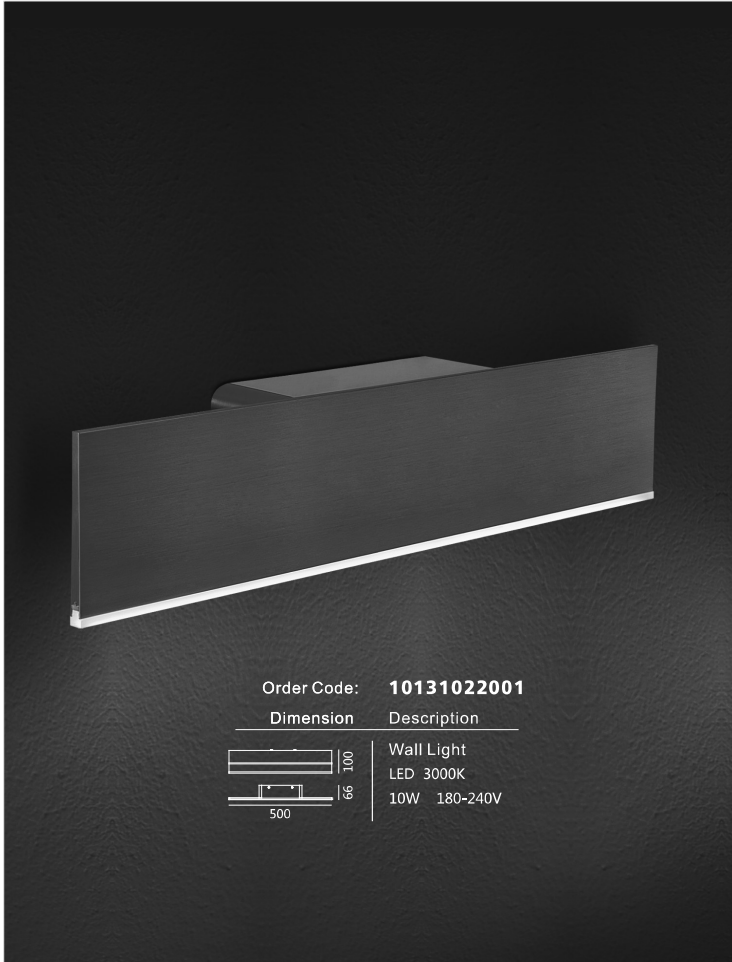

Wall Light Series

Order Code: **10 130060 001**

Dimension	Description
	Wall Light LED 3000K 4W 180-240V

Order Code: **10 230838 001**

Dimension	Description
	Wall Light T5 4000K 1x72W 220-240V

info@kingdea.com.hk

info@kingdea.com.hk

Order Code: **10131022001**

Dimension	Description
-----------	-------------

Wall Light
LED 3000K
10W 180-240V

Order Code: **10131023001**

Dimension	Description
-----------	-------------

Wall Light
LED 3000K
16W 180-240V

Order Code: **10 131024 001**

Dimension	Description
-----------	-------------

Wall Light
LED 3000K
21W 180-240V

Order Code: **10130327006**

Dimension	Description
 38 Ø160	Wall Light LED 3000K 5W 180-240V

info@kingdea.com.hk

Order Code: **10131031001**

Dimension	Description
 59 Ø300	Wall Light LED 3000K 12W 180-240V

Order Code: **10131032001**

Dimension	Description
 59 Ø150	Wall Light LED 3000K 20W 180-240V