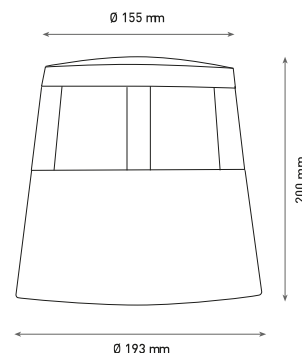

601003 HYDROPHARO 04 - FLUO GX24D-2

Low height bollard, round shape, for outdoor surface installation, phospho-chromatised and polyester powder coated die-cast copper-free aluminium body, vandal-proof polycarbonate diffuser, moulded silicone gasket and stainless steel screws. Full light emission 360°. Built-in transformer 220-240V 50-60Hz, Gx24d-2 18W compact fluorescent. IP65 rating.

- Material: high corrosion resistance die-cast copper-free aluminum body
- Coating: polyester powder coating with phosphochromating pre-finish
- Stainless steel screws
- Silicone rubber gasket
- Polycarbonate diffuser vandal-proof
- TC-T Gx24d-2 18W
- Electronic ballast 220-240V 50-60Hz
- Protection against impact IK09 (10 joule)
- Double PG 13,5 cable gland.

	LIGHT SOURCE	LIGHT COLOR	LIGHT BEAM OPTIONS	COLORS OPTIONS
18 WATT 220-240V 50-60HZ IP65 3,50 KG UNIT GROSS WEIGHT	TC-T GX24D-2 18W	SEE BULB FEATURES	 360° LIGHT DISTRIBUTION	TEXTURED GREY

601004 HYDROPHARO 01 G8,5

Low height bollard, round shape, for outdoor surface installation, phospho-chromatised and polyester powder coated die-cast copper-free aluminium body, vandal-proof polycarbonate diffuser, moulded silicone gasket and stainless steel screws. Single light emission 180°. Built-in electronic ballast 220-240V 50-60Hz, G8,5 20W metal halide. IP65 rating.

- Material: high corrosion resistance die-cast copper-free aluminum body
- Coating: polyester powder coating with phosphochromating pre-finish
- Stainless steel screws
- Silicone rubber gasket
- Polycarbonate diffuser vandal-proof
- HIT-TC CRI 20W G8,5
- Electronic ballast 220-240V 50-60Hz
- Protection against impact IK09 (10 joule)
- Double PG 13,5 cable gland.