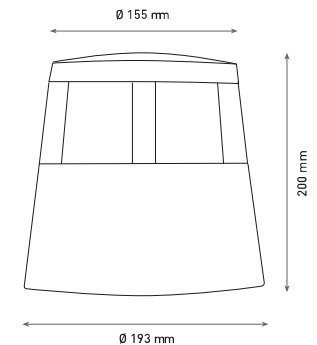

LIGHT SOURCE	LIGHT COLOR	LIGHT BEAM OPTIONS	COLORS OPTIONS
18 WATT 220-240V 50-60HZ IP65 3.50 KG UNIT GROSS WEIGHT	TC-T GX24D-2 18W	SEE BULB FEATURES	 2 X 90° LIGHT DISTRIBUTION	TEXTURED GREY