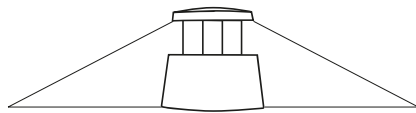

LIGHT SOURCE	LIGHT COLOR	LIGHT BEAM OPTIONS	COLORS OPTIONS
18 WATT 220-240V 50-60HZ IP65 3.50 KG UNIT GROSS WEIGHT	TC-T GX24D-2 18W	SEE BULB FEATURES	 2 X 90° LIGHT DISTRIBUTION	TEXTURED GREY