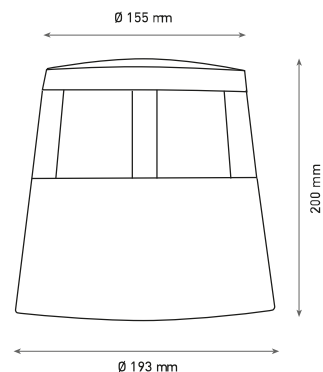

LIGHT SOURCE	LIGHT COLOR	LIGHT BEAM OPTIONS	COLORS OPTIONS
20 WATT 220-240V 50-60HZ IP65 3,50 KG UNIT GROSS WEIGHT	HIT-TC CRI 20W G8,5	SEE BULB FEATURES	 180° LIGHT DISTRIBUTION	TEXTURED GREY