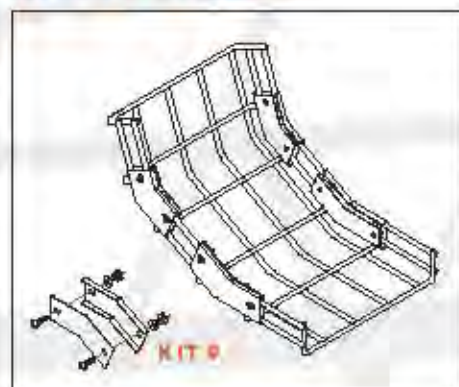

Inside Riser

WIDTH	PRODUCT CODE			
	EG	HDGAF	SS304	SS316
100	9RI100C B50EG	9RI100C B50GR	9RI100C B50SS304	9RI100C B50SS316
150	9RI150C B50EG	9RI150C B50GR	9RI150C B50SS304	9RI150C B50SS316
200	9RI200C B50EG	9RI200C B50GR	9RI200C B50SS304	9RI200C B50SS316
300	9RI300C B50EG	9RI300C B50GR	9RI300C B50SS304	9RI300C B50SS316
400	9RI400C B50EG	9RI400C B50GR	9RI400C B50SS304	9RI400C B50SS316
450	9RI450C B50EG	9RI450C B50GR	9RI450C B50SS304	9RI450C B50SS316
500	9RI500C B50EG	9RI500C B50GR	9RI500C B50SS304	9RI500C B50SS316
600	9RI600C B50EG	9RI600C B50GR	9RI600C B50SS304	9RI600C B50SS316