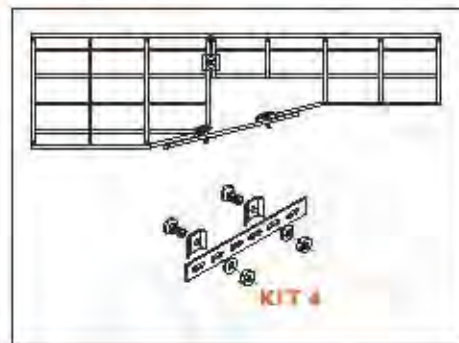

Reducer

PRODUCT CODE	
RS Width 1-Width 2 CB 50 Finish.	
E.g. 600MM - 300MM Reducer in EG Finish, The code will be	
RS 600-300CB50EG