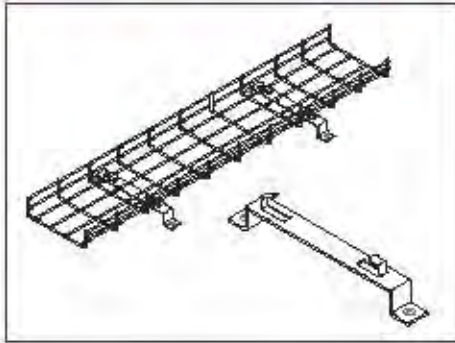

Support Systems

Stand off Bracket

WIDTH	PRODUCT CODE			
	EG	HDGAF	SS304	SS316
100	CBSOB100EG	CBSOB100GR	CBSOB100SS304	CBSOB100SS316
150	CBSOB150EG	CBSOB150GR	CBSOB150SS304	CBSOB150SS316
200	CBSOB200EG	CBSOB200GR	CBSOB200SS304	CBSOB200SS316
300	CBSOB300EG	CBSOB300GR	CBSOB300SS304	CBSOB300SS316