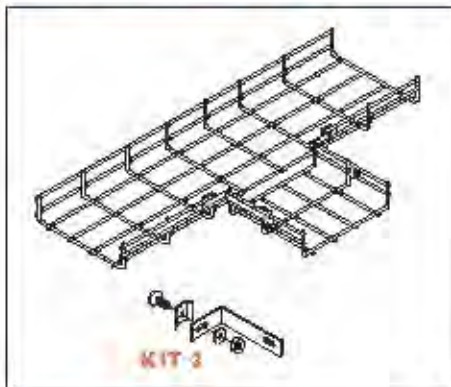

Number of Fixings required for large radius bend

BASKET TRAY WIDTH	FIXINGS
100	2
150	3
200	4
300	5

Fittings

Horizontal Tee

WIDTH	PRODUCT CODE			
	EG	HDGAF	SS304	SS316
100	HT100C B50EG	HT100C B50GR	HT100C B50SS304	HT100C B50SS316
150	HT150C B50EG	HT150C B50GR	HT150C B50SS304	HT150C B50SS316
200	HT200C B50EG	HT200C B50GR	HT200C B50SS304	HT200C B50SS316
300	HT300C B50EG	HT300C B50GR	HT300C B50SS304	HT300C B50SS316
400	HT400C B50EG	HT400C B50GR	HT400C B50SS304	HT400C B50SS316
450	HT450C B50EG	HT450C B50GR	HT450C B50SS304	HT450C B50SS316
500	HT500C B50EG	HT500C B50GR	HT500C B50SS304	HT500C B50SS316
600	HT600C B50EG	HT600C B50GR	HT600C B50SS304	HT600C B50SS316