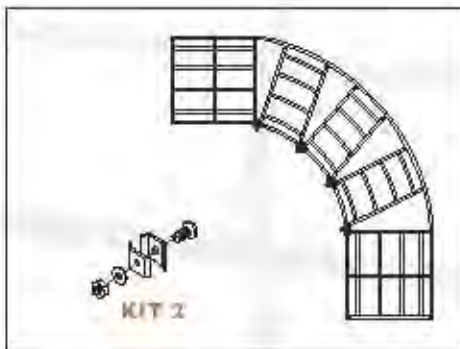

Long Radius Bend

PRODUCT CODE				
WIDTH	EG	HDGAF	SS304	SS316
100	9LH100CB50EG	9LH100CB50GR	9LH100CB50SS304	9LH100CB50SS316
150	9LH150CB50EG	9LH150CB50GR	9LH150CB50SS304	9LH150CB50SS316
200	9LH200CB50EG	9LH200CB50GR	9LH200CB50SS304	9LH200CB50SS316
300	9LH300CB50EG	9LH300CB50GR	9LH300CB50SS304	9LH300CB50SS316

Number of Fixings required for large radius bend

BASKET TRAY WIDTH	FIXINGS
100	2
150	3
200	4
300	5