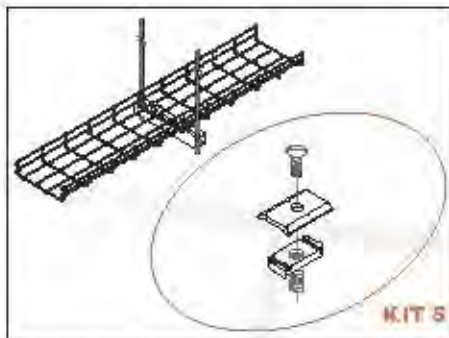

Support Systems

Threaded Rod Clamp

Suitable for 100 and 150 mm wide wire basket

Threaded Rod is to be Ordered Separately (Size is M8 x 2 mtr long)

PRODUCT CODE			
EG	HDGAF	SS304	SS316
KIT 6EG	KIT 6GR	KIT 6SS304	KIT 6SS316

PRODUCT CODE - THREADED ROD	
EG	SS304
TR08 EG	TR08 SS304

Channel Clamp

Used to connect wire basket to Delta Strut Channel

Channel and Threaded Rod is to be ordered separately

PRODUCT CODE			
EG	HDGAF	SS304	SS316
KIT 5EG	KIT 5GR	KIT 5SS304	KIT 5SS316