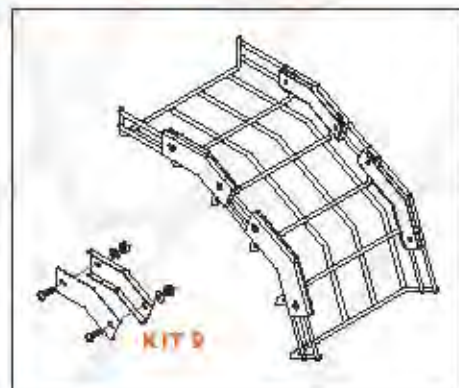

Outside Riser

WIDTH	PRODUCT CODE			
	EG	HDGAF	SS304	SS316
100	9RO100C B50EG	9RO100C B50GR	9RO100C B50SS304	9RO100C B50SS316
150	9RO150C B50EG	9RO150C B50GR	9RO150C B50SS304	9RO150C B50SS316
200	9RO200C B50EG	9RO200C B50GR	9RO200C B50SS304	9RO200C B50SS316
300	9RO300C B50EG	9RO300C B50GR	9RO300C B50SS304	9RO300C B50SS316
400	9RO400C B50EG	9RO400C B50GR	9RO400C B50SS304	9RO400C B50SS316
450	9RO450C B50EG	9RO450C B50GR	9RO450C B50SS304	9RO450C B50SS316
500	9RO500C B50EG	9RO500C B50GR	9RO500C B50SS304	9RO500C B50SS316
600	9RO600C B50EG	9RO600C B50GR	9RO600C B50SS304	9RO600C B50SS316