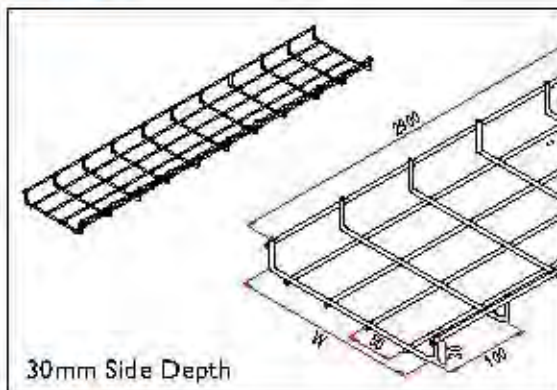

Straight Lengths

Finishes Available

ELECTRO GALVANIZED	EG
HOT DIP GALVANIZED	GR
STAINLESS STEEL 304	SS304
STAINLESS STEEL 316	SS316

We offer 3 ranges of wire basket tray all in 2.9 meters. Rod diameter is 4mm for upto and including 300mm and above 300mm its 5mm

CB 30

WIDTH	PRODUCT CODE			
	EG	HDGAF	SS304	SS316
100	100CB30EG	100CB30GR	100CB30SS304	100CB30SS316
150	150CB30EG	150CB30GR	150CB30SS304	150CB30SS316
200	200CB30EG	200CB30GR	200CB30SS304	200CB30SS316
300	300CB30EG	300CB30GR	300CB30SS304	300CB30SS316
400	400CB30EG	400CB30GR	400CB30SS304	400CB30SS316
450	450CB30EG	450CB30GR	450CB30SS304	450CB30SS316
500	500CB30EG	500CB30GR	500CB30SS304	500CB30SS316
600	600CB30EG	600CB30GR	600CB30SS304	600CB30SS316