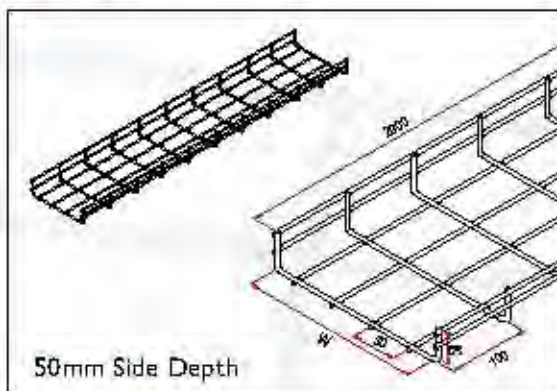

CB 50

WIDTH	PRODUCT CODE			
	EG	HDGAF	SS304	SS316
100	100CB50EG	100CB50GR	100CB50SS304	100CB50SS316
150	150CB50EG	150CB50GR	150CB50SS304	150CB50SS316
200	200CB50EG	200CB50GR	200CB50SS304	200CB50SS316
300	300CB50EG	300CB50GR	300CB50SS304	300CB50SS316
400	400CB50EG	400CB50GR	400CB50SS304	400CB50SS316
450	450CB50EG	450CB50GR	450CB50SS304	450CB50SS316
500	500CB50EG	500CB50GR	500CB50SS304	500CB50SS316
600	600CB50EG	600CB50GR	600CB50SS304	600CB50SS316