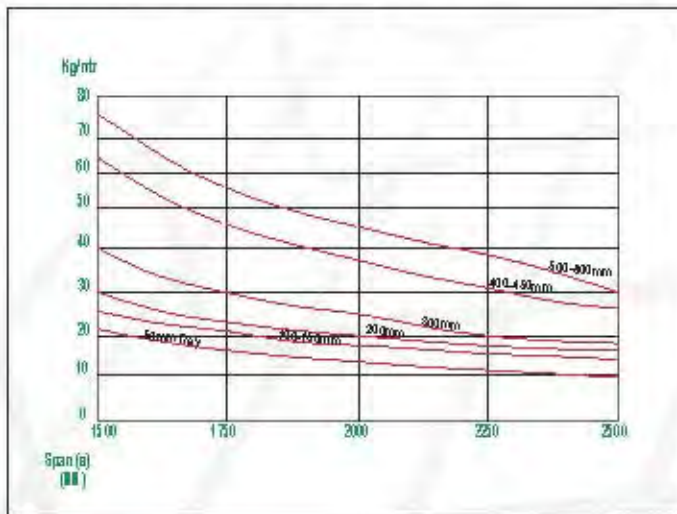

KIT CHART	KIT 1						
	KIT 2						
	KIT 3						
	KIT 4						
	KIT 5						
	KIT 6						
	KIT 7						
	KIT 8						
	KIT 9						

Load Graph and Weight details

30mm Cable Basket

50mm Cable Basket

100mm Cable Basket