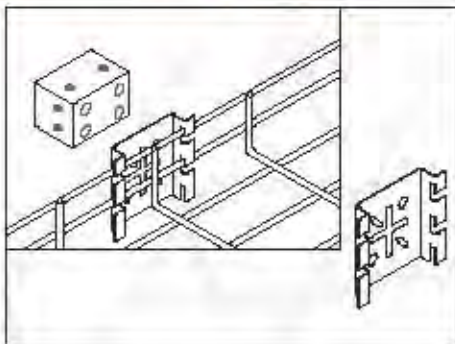

Assembly Plate

PRODUCT CODE			
EG	HDGAF	SS304	SS316
CBAP50EG	CBAP50GR	CBAP50SS304	CBAP50SS316