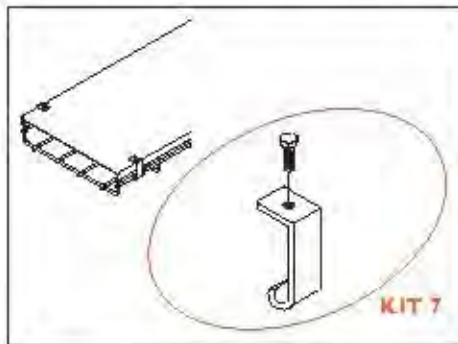

Covers and Dividers

Cover Clamp

One Cover needs 4 Sets of Cover Clamp. (KIT 7)
Cover Clamp is to be ordered separately.

PRODUCT CODE	
PG	SS304
KIT7PG	KIT7SS304

PRODUCT CODE FOR COVER				
WIDTH	EG	HDGAF	SS304	SS316
100	SFG100C BEG	SFG100C BGR	SFG100C BSS304	SFG100C BSS316
150	SFG150C BEG	SFG150C BGR	SFG150C BSS304	SFG150C BSS316
200	SFG200C BEG	SFG200C BGR	SFG200C BSS304	SFG200C BSS316
300	SFG300C BEG	SFG300C BGR	SFG300C BSS304	SFG300C BSS316
400	SFG400C BEG	SFG400C BGR	SFG400C BSS304	SFG400C BSS316
450	SFG450C BEG	SFG450C BGR	SFG450C BSS304	SFG450C BSS316
500	SFG500C BEG	SFG500C BGR	SFG500C BSS304	SFG500C BSS316
600	SFG600C BEG	SFG600C BGR	SFG600C BSS304	SFG600C BSS316