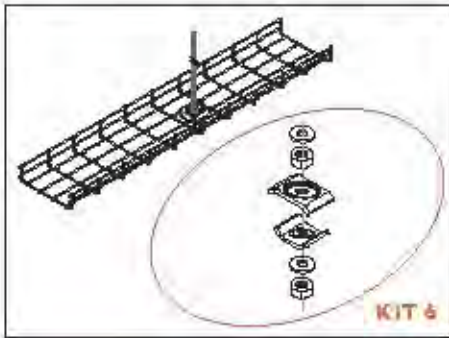

Inside Riser

WIDTH	PRODUCT CODE			
	EG	HDGAF	SS304	SS316
100	9RI100C B50EG	9RI100C B50GR	9RI100C B50SS304	9RI100C B50SS316
150	9RI150C B50EG	9RI150C B50GR	9RI150C B50SS304	9RI150C B50SS316
200	9RI200C B50EG	9RI200C B50GR	9RI200C B50SS304	9RI200C B50SS316
300	9RI300C B50EG	9RI300C B50GR	9RI300C B50SS304	9RI300C B50SS316
400	9RI400C B50EG	9RI400C B50GR	9RI400C B50SS304	9RI400C B50SS316
450	9RI450C B50EG	9RI450C B50GR	9RI450C B50SS304	9RI450C B50SS316
500	9RI500C B50EG	9RI500C B50GR	9RI500C B50SS304	9RI500C B50SS316
600	9RI600C B50EG	9RI600C B50GR	9RI600C B50SS304	9RI600C B50SS316

Support Systems

Threaded Rod Clamp

Suitable for 100 and 150 mm wide wire basket

Threaded Rod is to be Ordered Separately (Size is M8 x 2 mtr long)

PRODUCT CODE			
EG	HDGAF	SS304	SS316
KIT 6EG	KIT 6GR	KIT 6SS304	KIT 6SS316

PRODUCT CODE - THREADED ROD	
EG	SS304
TR08 EG	TR08 SS304

Channel Clamp

Used to connect wire basket to Delta Strut Channel

Channel and Threaded Rod is to be ordered separately

PRODUCT CODE			
EG	HDGAF	SS304	SS316
KIT 5EG	KIT 5GR	KIT 5SS304	KIT 5SS316