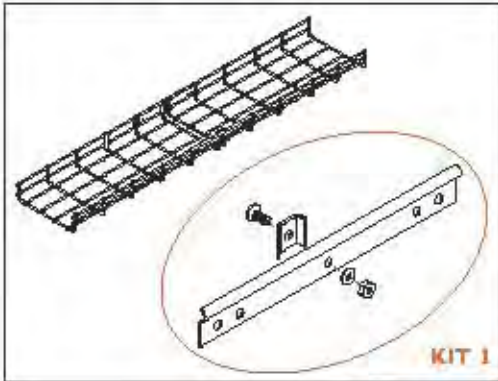

Coupling Details

Coupling KIT 1

PRODUCT CODE			
EG	HDGAF	SS304	SS316
KIT 1 EG	KIT 1 GR	KIT 1 SS304	KIT 1 SS316