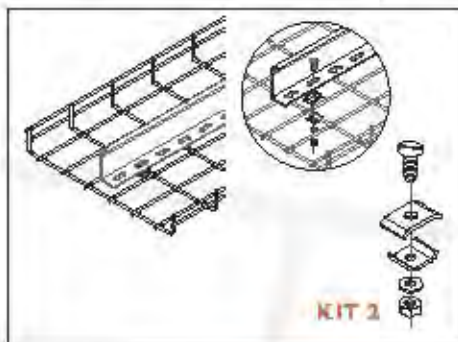

Divider Clamp

One Divider needs 3 Sets of Divider Clamp.
Divider is to be ordered separately.

PRODUCT CODE			
EG	HDGAF	SS304	SS316
KIT 2 EG	KIT 2 GR	KIT 2 SS304	KIT 2 SS316

PRODUCT CODE FOR DIVIDER				
WIDTH	EG	HDGAF	SS304	SS316
30MM	DIV30EG	DIV30GR	DIV30SS304	DIV30SS316
50MM	DIV50EG	DIV50GR	DIV50SS304	DIV50SS316
100MM	DIV100EG	DIV100GR	DIV100SS304	DIV100SS316

KIT CHART	KIT 1						
	KIT 2						
	KIT 3						
	KIT 4						
	KIT 5						
	KIT 6						
	KIT 7						
	KIT 8						
	KIT 9