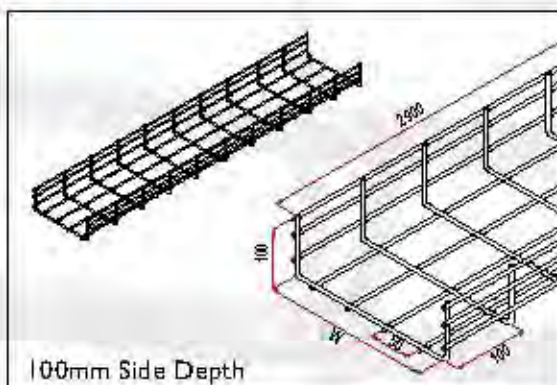

CB 100

WIDTH	PRODUCT CODE			
	EG	HDGAF	SS304	SS316
100	100CB100EG	100CB100GR	100CB100SS304	100CB100SS316
150	150CB100EG	150CB100GR	150CB100SS304	150CB100SS316
200	200CB100EG	200CB100GR	200CB100SS304	200CB100SS316
300	300CB100EG	300CB100GR	300CB100SS304	300CB100SS316
400	400CB100EG	400CB100GR	400CB100SS304	400CB100SS316
450	450CB100EG	450CB100GR	450CB100SS304	450CB100SS316
500	500CB100EG	500CB100GR	500CB100SS304	500CB100SS316
600	600CB100EG	600CB100GR	600CB100SS304	600CB100SS316

For Epoxy coated finish add **-E** at the end of code