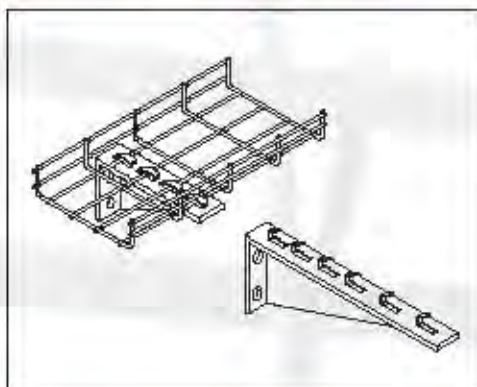

Cantilever Bracket

PRODUCT CODE				
WIDTH	EG	HDGAF	SS304	SS316
100	CBDEB100EG	CBDEB100GR	CBDEB100SS304	CBDEB100SS316
150	CBDEB150EG	CBDEB150GR	CBDEB150SS304	CBDEB150SS316
200	CBDEB200EG	CBDEB200GR	CBDEB200SS304	CBDEB200SS316
300	CBDEB300EG	CBDEB300GR	CBDEB300SS304	CBDEB300SS316
400	CBDEB400EG	CBDEB400GR	CBDEB400SS304	CBDEB400SS316
450	CBDEB450EG	CBDEB450GR	CBDEB450SS304	CBDEB450SS316
500	CBDEB500EG	CBDEB500GR	CBDEB500SS304	CBDEB500SS316
600	CBDEB600EG	CBDEB600GR	CBDEB600SS304	CBDEB600SS316