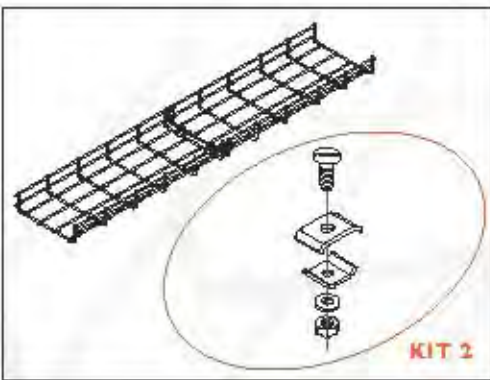

Coupling KIT 2

PRODUCT CODE			
EG	HDGAF	SS304	SS316
KIT 2 EG	KIT 2 GR	KIT 2 SS304	KIT 2 SS316

COUPLERS PER WIDTH (For CB 50)		
WIDTH	KIT 1	KIT 2
100	2	0
150	2	0
200	2	0
300	2	1
400	2	2
450	2	2
500	2	3
600	2	3