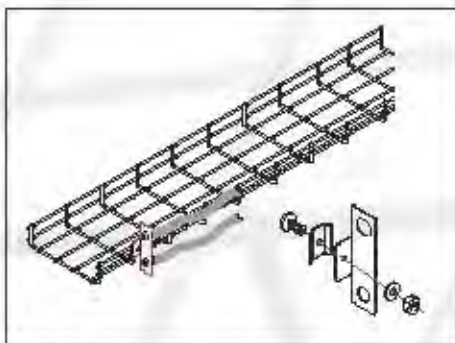

Conduit Clamp

Suitable to connect to 20 and 25 mm Flexible Conduit

PRODUCT CODE			
EG	HDGAF	SS304	SS316
CBCCEG	CBCCGR	CBCCSS304	CBCCSS316