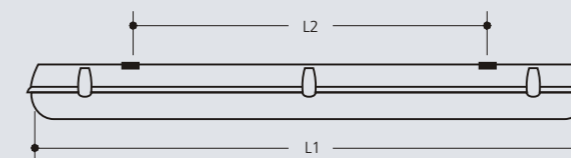

S Stainless steel clip.

Protection

IP: 65

Ballasts

Energy Control Ballasts are from world's leading manufactures, meeting current European standards.

Wires

Heat resistant wires to 105 deg C.

Options

ECK - Emergency battery pack

HF - Electronic ballast

RF - Radio Interference capacitor

HPF - Power factor reduction capacitor

Dimension & Technical Details

TYPE	LAMP	H	L1	L2	W
WPX 118	1X18W T8	90	660	350	86
WPX 136	1X36W T8	90	1270	900	86
WPX 158	1X58W T8	90	1575	1200	86
WPX 218	2X18W T8	90	660	350	136
WPX 236	2X36W T8	90	1270	900	136
WPX 258	2X58W T8	90	1575	1200	136